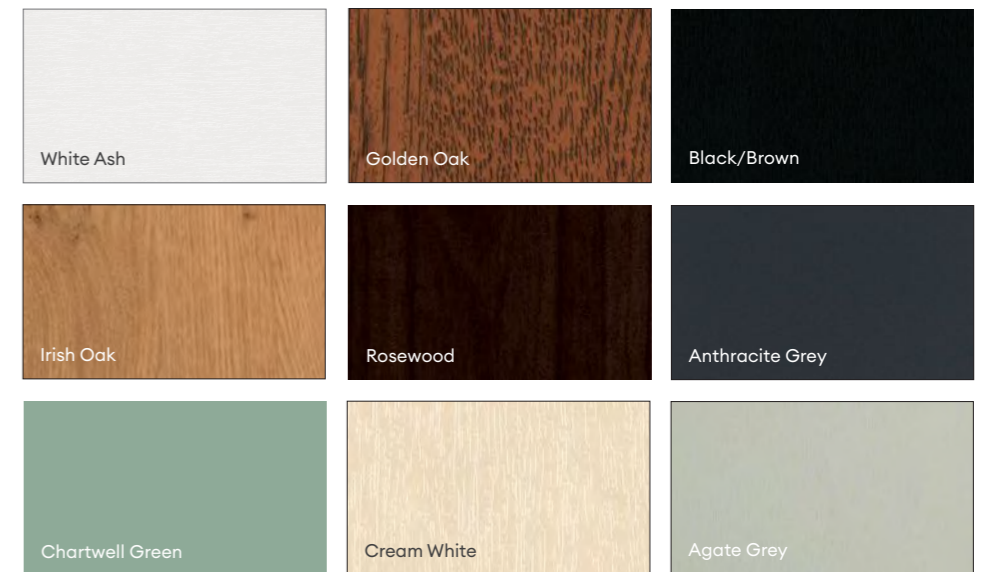

FIND YOUR PERFECT COLOUR AND FINISH.

GONE ARE THE DAYS WHEN YOU COULD HAVE ANY COLOUR OF PVCu WINDOW YOU LIKE, SO LONG AS IT'S WHITE. THE KÖMMERLING O70 WINDOW AND DOOR RANGE OFFERS YOU A WHOLE WORLD OF COLOUR CHOICES AND FINISHES - FROM THE TRADITIONAL TO THE CONTEMPORARY. FROM THE BOLD TO THE UNDERSTATED. AND EVERYTHING IN-BETWEEN.

STANDARD COLOUR FINISHES

Above is just a selection of colours available. For further information on our non-standard range of colours with over 65 options to choose from, speak to your chosen window or door supplier.